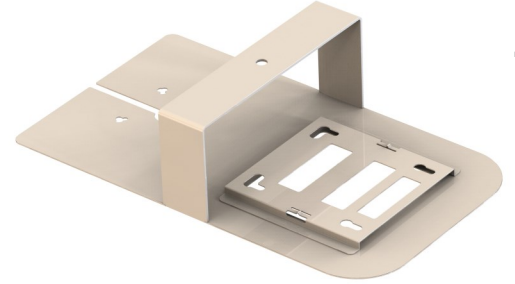

AP AND ACCELTEX OMNI OR PATCH ANTENNA ALL-THREAD DROP MOUNT ATS-DRPMNT-UNIV1-OOOP

MECHANICAL SPECIFICATIONS

Dimensions: 16.1" L x 9.1" W x 4.2" H (410mm L x 230mm W x 106mm H)
Weight: 3.15 lb (1.43kg)
Color: White
Installation: 3/8" All-Thread or Beam Clamp
Material: Steel

ENVIRONMENTAL SPECIFICATIONS

Installation Environment: Indoor

WARRANTY

1 Year Limited Warranty

AP NOTE

For use with Cisco, Aruba or other T-Bar mounted APs and AccelTex Omni or Patch Antennas

IMPORTANT FYI

Hardware is not included. Installer must provide 3/8" All-Thread and fasteners or beam clamp.